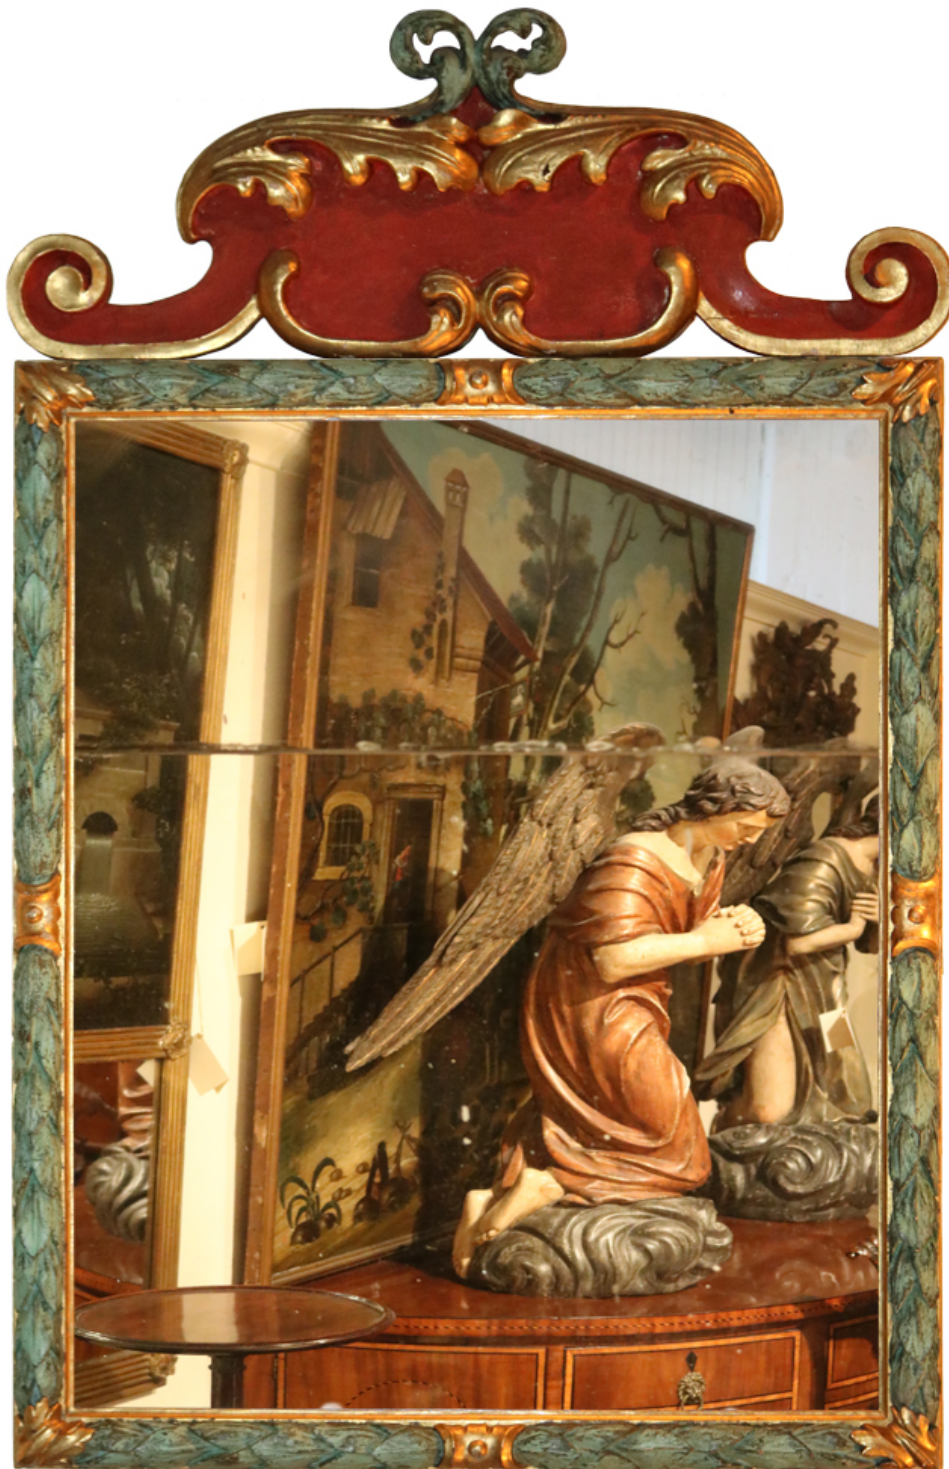

C. MARIANI ANTIQUES
RESTORATION & CUSTOM

1301 Harrison Street San Francisco CA 94103
www.cmarianiantiques.com

Contact: Claudio Mariani
claudio@cmarianiantiques.com Tel
415.541.7868 ~ Fax 415.487.3950