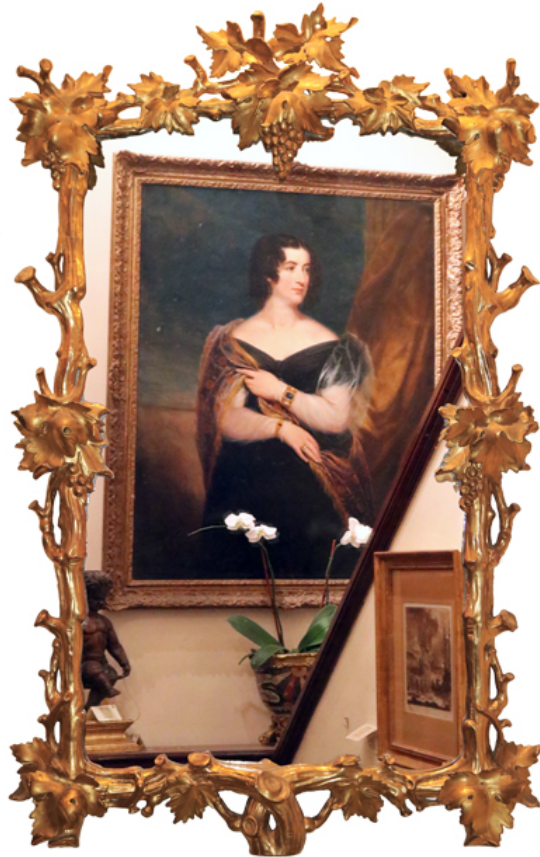

Italy 3276 M00058

**A Late 18th Century Rococo Giltwood Console and Mirror Set**, both elaborately carved with thick fruited vining and with the console top inset with verde issori marble and raised on a stepped and shaped base